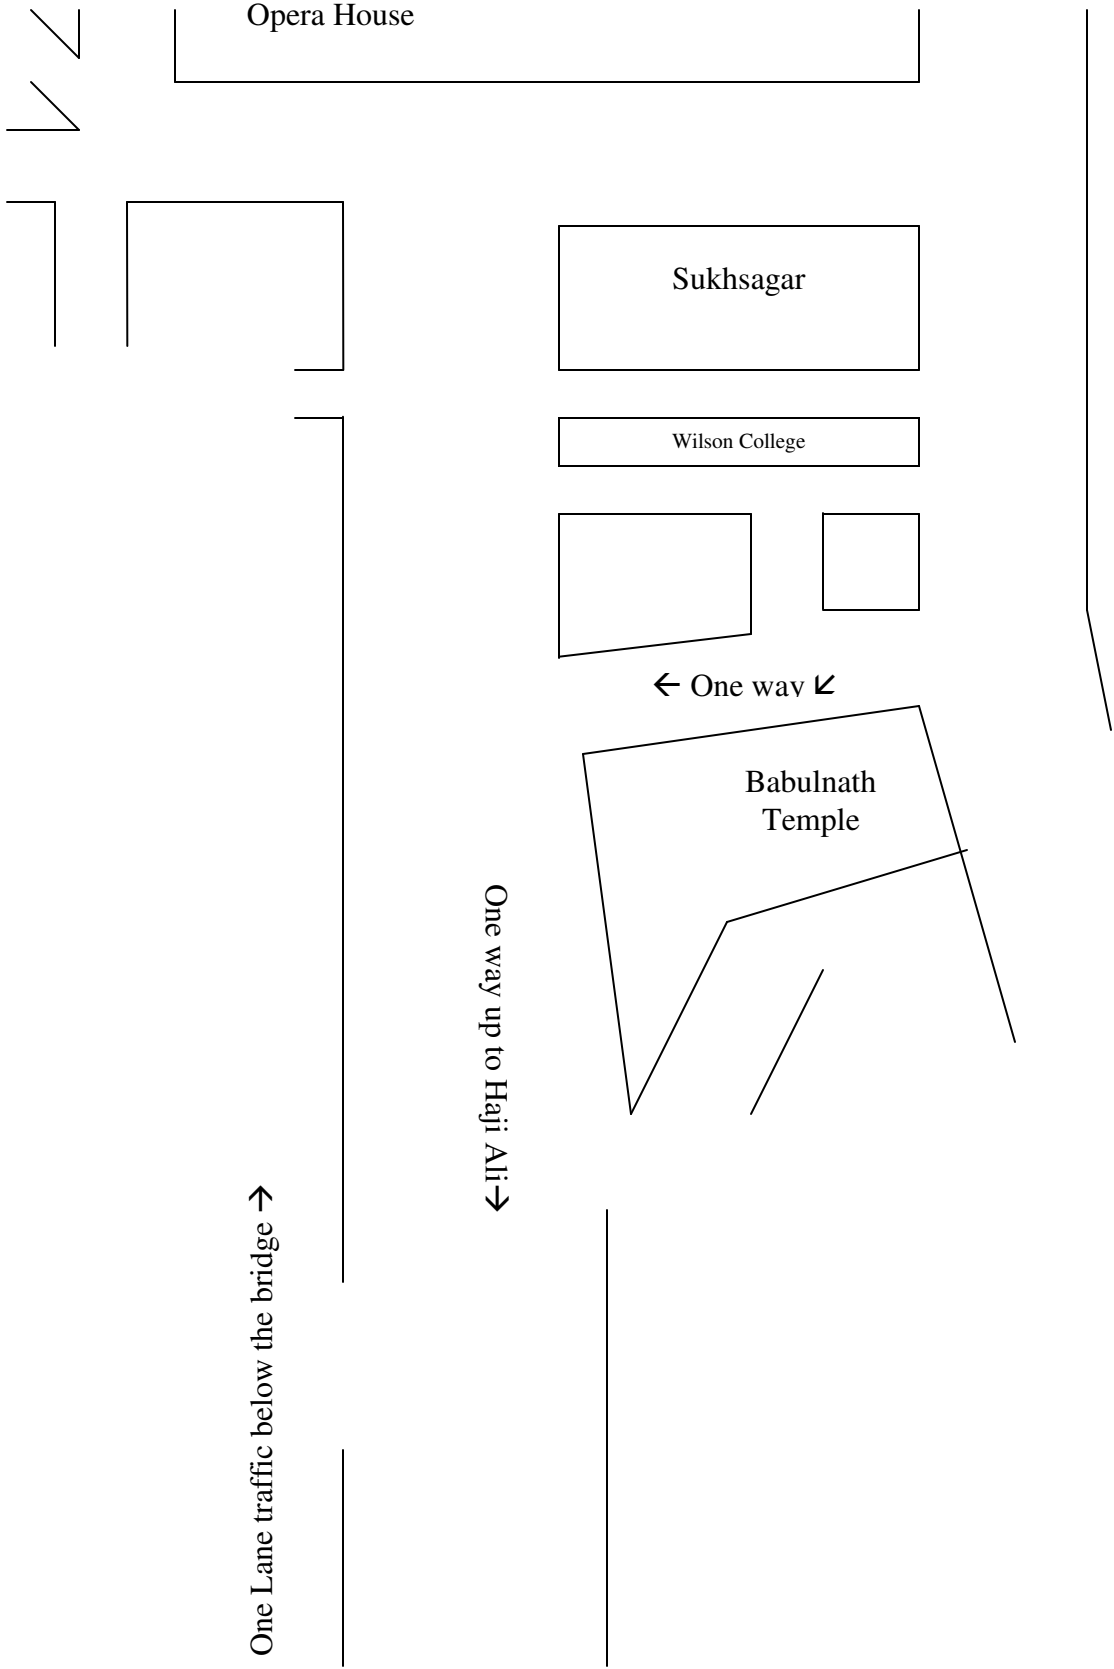

Bandra Mahim Creek (west side)

Opera House

Sukhsagar

Wilson College

Babulnath Temple

← One way ↙

One way up to Haji Ali →

One Lane traffic below the bridge →

Haji Ali

No left turn towards  
Haji Ali

Shivsagar Estate

One way up to  
Siddhivinayak ↗

Worli Flyover → One way →